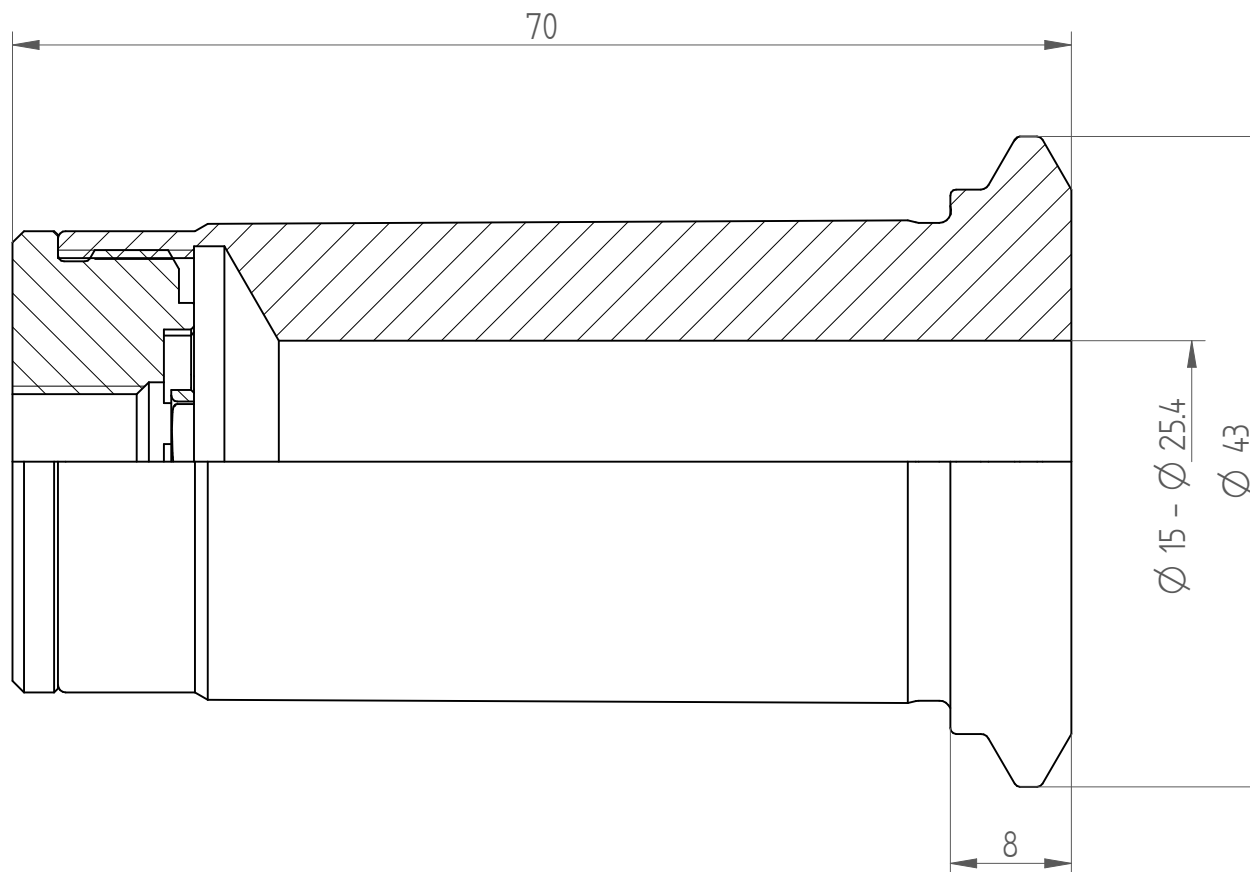

Swiss
Precision
Tools

REGO-FIX®

REGO-FIX AG
Obermattweg 60
4456 Tenniken / Switzerland

Phone +41 61 976 14 66
Fax +41 61 976 14 14
www.rego-fix.com

This is a non-controlled copy. All information given herein is subject to change without notice

The information given herein has been carefully checked and is believed to be correct. REGO-FIX, however, assumes no responsibility or liability for any errors, inaccuracies or omissions that may appear in this drawing

This document is subject to copyright laws. No part of this document may be reproduced or transmitted in any form or any means, electronic or mechanic, for any purpose, without the express written permission of REGO-FIX

Type : PG32_D15-D25.4
Part No. : 1732xxxxx
Date : 08.04.2014
Scale : 2:1